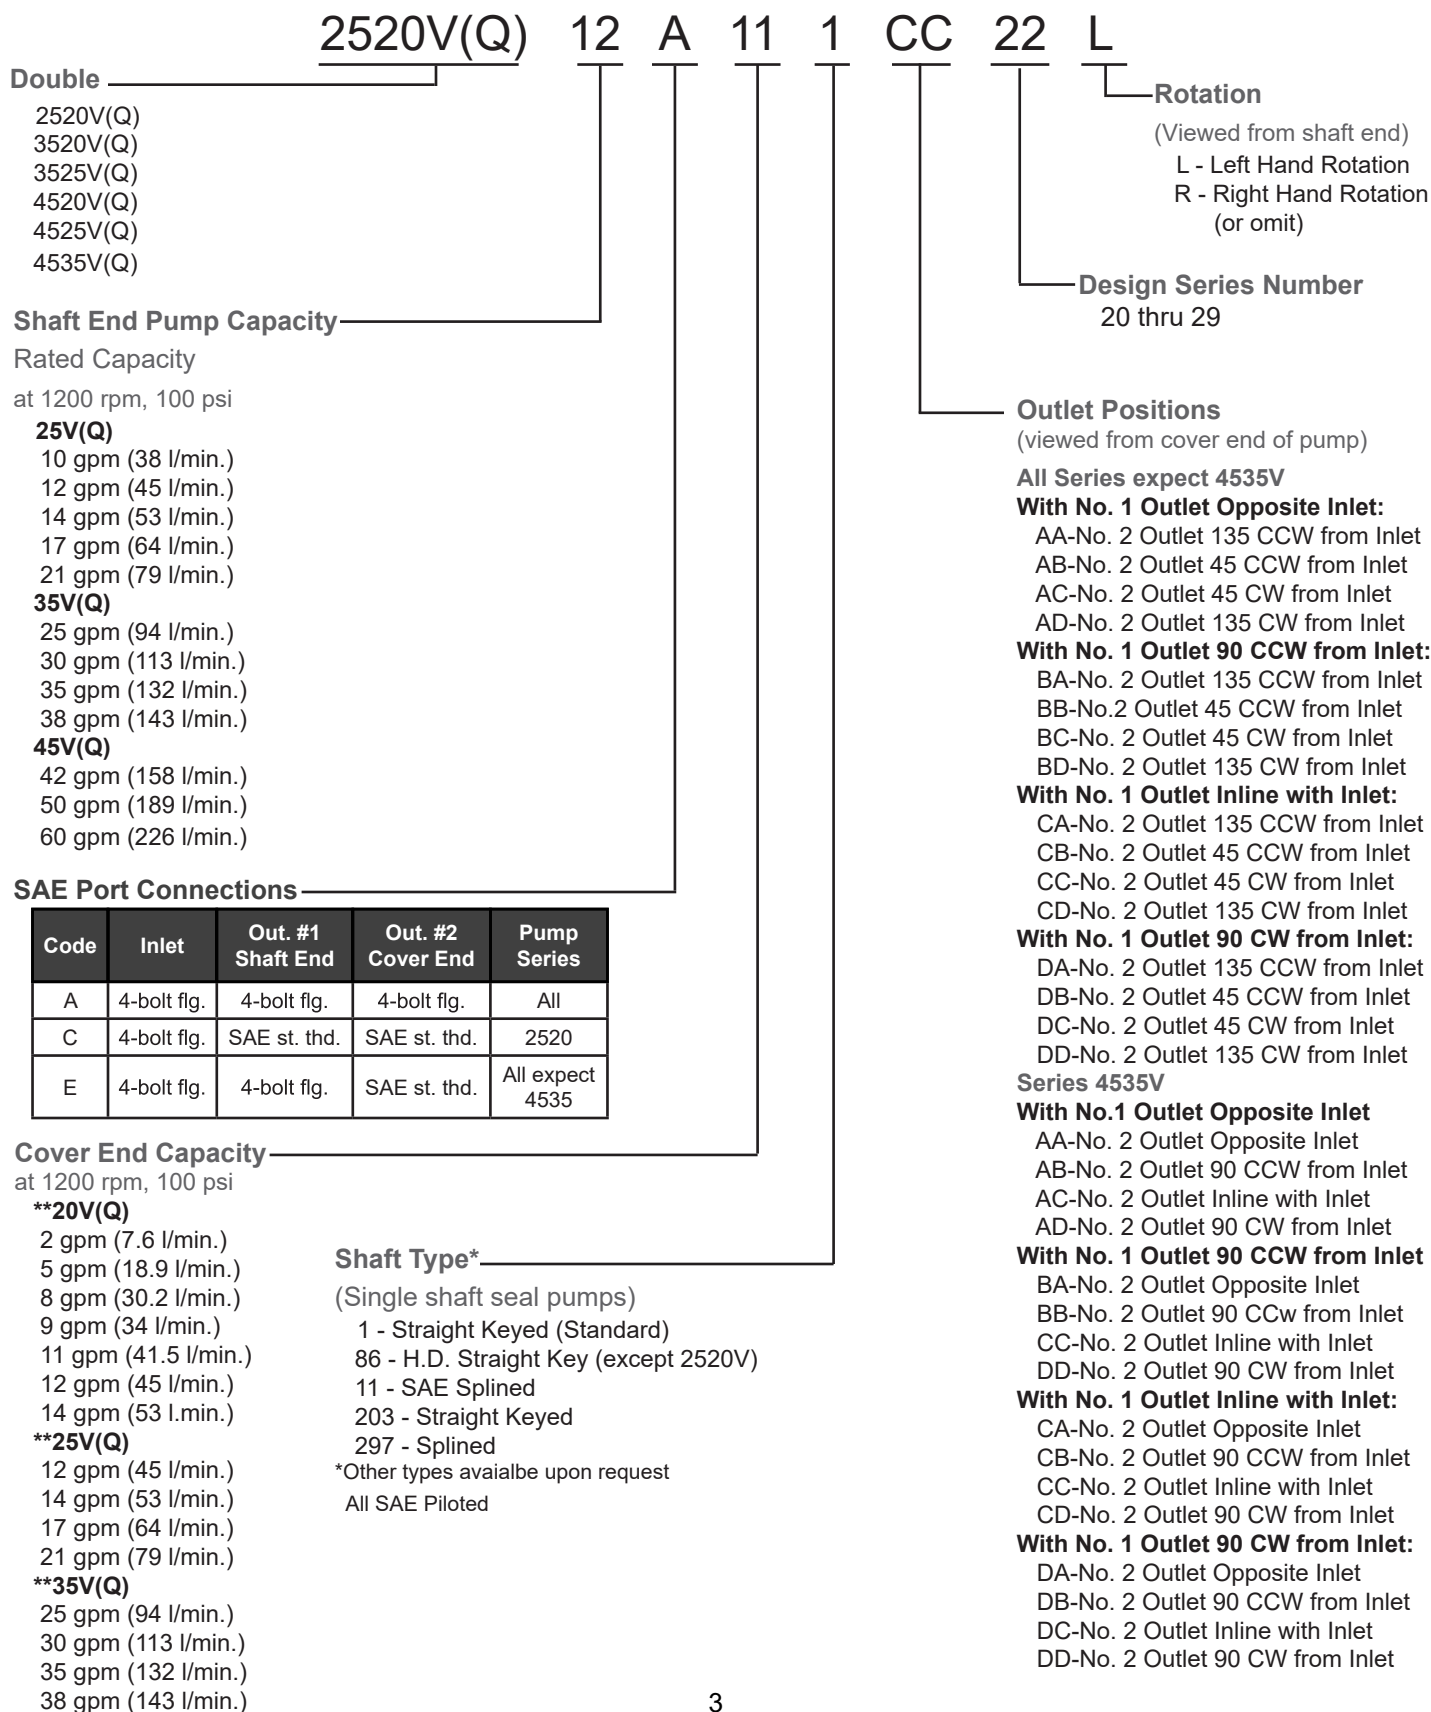

## VHO/VQ Single, Double & Triple Vane Pumps

- Series Available: 20, 25, 30, 35, 45, 50
- For Mobile and Industrial Use
- Cartridge Kits Available for All Sizes
- Same Day Shipments

## Single Pump Model Code Breakdown

Technical Union stocks complete cartridge kits, and/or seals, rotors, cam rings, valve plates, shafts, mountings and housings for all sizes and configurations. In single, double or triple combinations. Technical Union can convert Caterpillar pump numbers to remanufactured Vickers and new Techncial Union products. Extensive stock and support, where and when you need it.

### 20 Series

DESCRIPTION	PART #
20V02 CART KIT REAR BUNA	T102506
20V02 CART KIT REAR VITON	T102512
20V05 CART KIT FRONT BUNA	T102518
20V05 CART KIT REAR BUNA	T102507
20V05 CART KIT REAR VITON	T102513
20V08 CART KIT FRONT BUNA	T102519
20V08 CART KIT REAR BUNA	T102508
20V08 CART KIT REAR VITON	T102514
20V11 CART KIT FRONT BUNA	T102520
20V11 CART KIT REAR BUNA	T102509
20V11 CART KIT REAR VITON	T102515
20V12 CART KIT FRONT BUNA	T102521
20V12 CART KIT REAR BUNA	T102510
20V12 CART KIT REAR VITON	T102516
20V14 CART KIT FRONT BUNA	T102522
20V14 CART KIT REAR BUNA	T102511
20V14 CART KIT REAR VITON	T102517