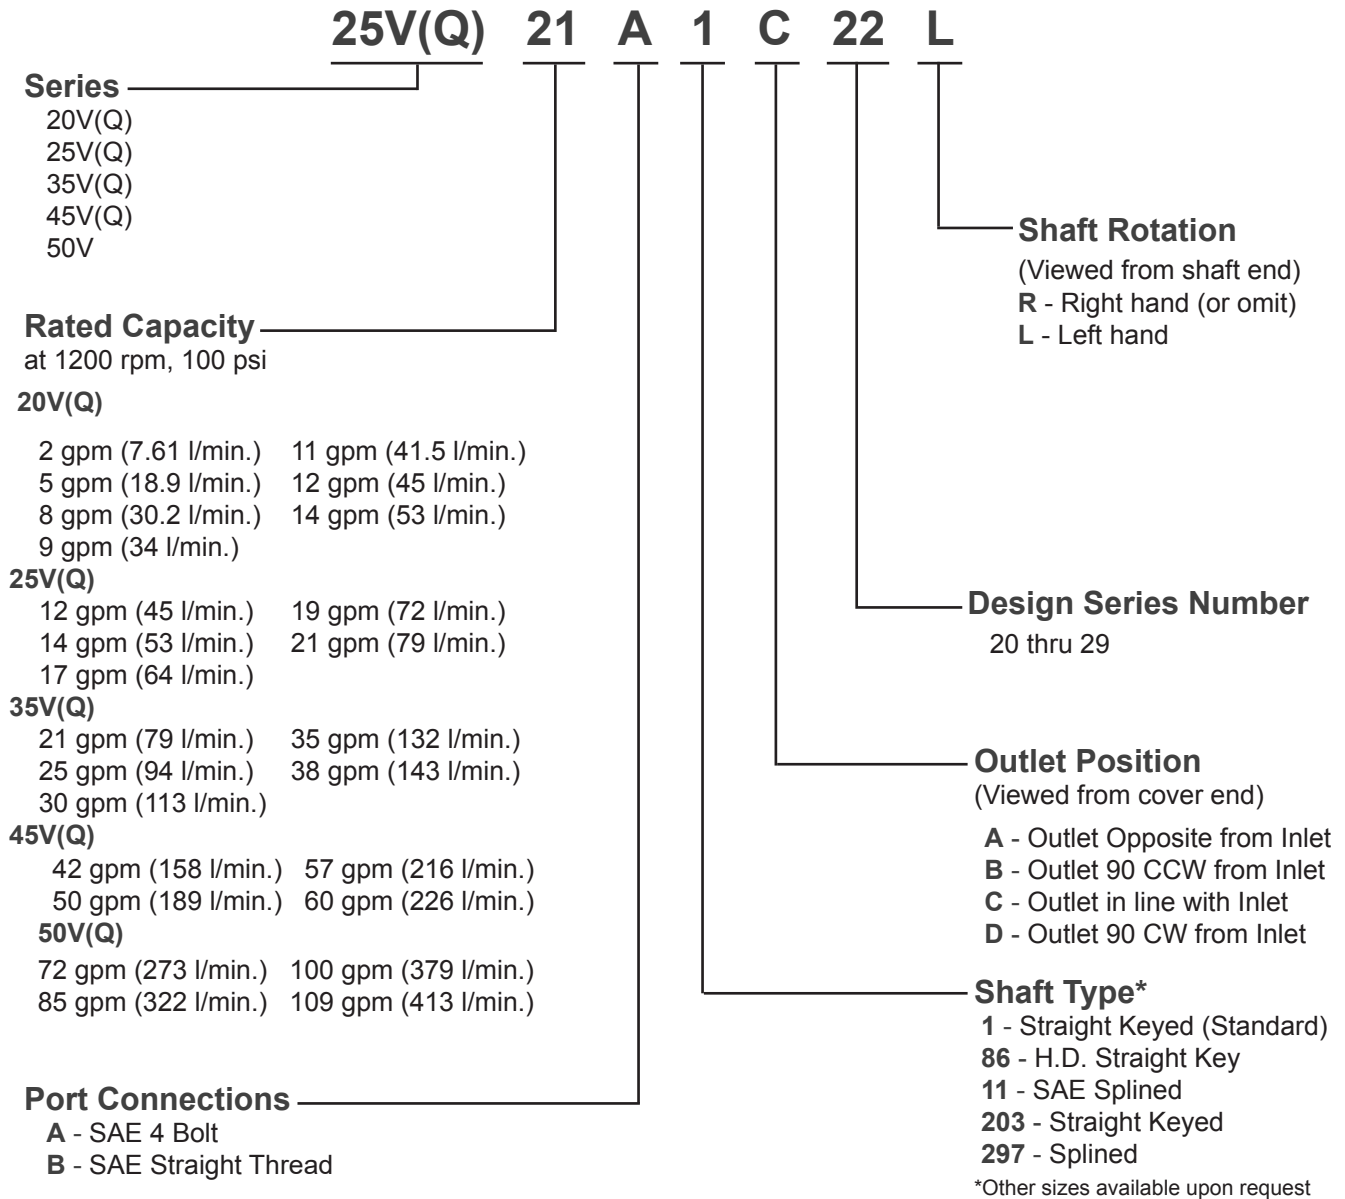

## VHO/VQ Single, Double & Triple Vane Pumps

- Series Available: 20, 25, 30, 35, 45, 50
- For Mobile and Industrial Use
- Cartridge Kits Available for All Sizes
- Same Day Shipments

## Single Pump Model Code Breakdown

Technical Union stocks complete cartridge kits, and/or seals, rotors, cam rings, valve plates, shafts, mountings and housings for all sizes and configurations. In single, double or triple combinations. Technical Union can convert Caterpillar pump numbers to remanufactured Vickers and new Techncial Union products. Extensive stock and support, where and when you need it.

### 25 Series

DESCRIPTION	PART #
25VQ10 CART KIT FRONT BUNA	T429963
25VQ12 CART KIT FRONT BUNA	T416439
25VQ12 CART KIT REAR BUNA	T421244
25VQ12 CART KIT REAR VITON	T421576
25VQ12 CART KIT FRONT VITON	T421570
25VQ14 CART KIT FRONT BUNA	T416440
25VQ14 CART KIT REAR BUNA	T421235
25VQ14 CART KIT REAR VITON	T421577
25VQ14 CART KIT FRONT VITON	T421571
25VQ14 CART KIT CENTER VITON	T581852
25VQ17 CART KIT FRONT BUNA	T416441
25VQ17 CART KIT REAR BUNA	T421236
25VQ17 CART KIT REAR VITON	T421578
25VQ17 CART KIT FRONT VITON	T421572
25VQ17 CART KIT CENTER VITON	T581853
25VQ21 CART KIT FRONT BUNA	T416442
25VQ21 CART KIT REAR BUNA	T421238
25VQ21 CART KIT REAR VITON	T421580
25VQ21 CART KIT FRONT VITON	T421574
25VQ21 CART KIT CENTER VITON	T581855